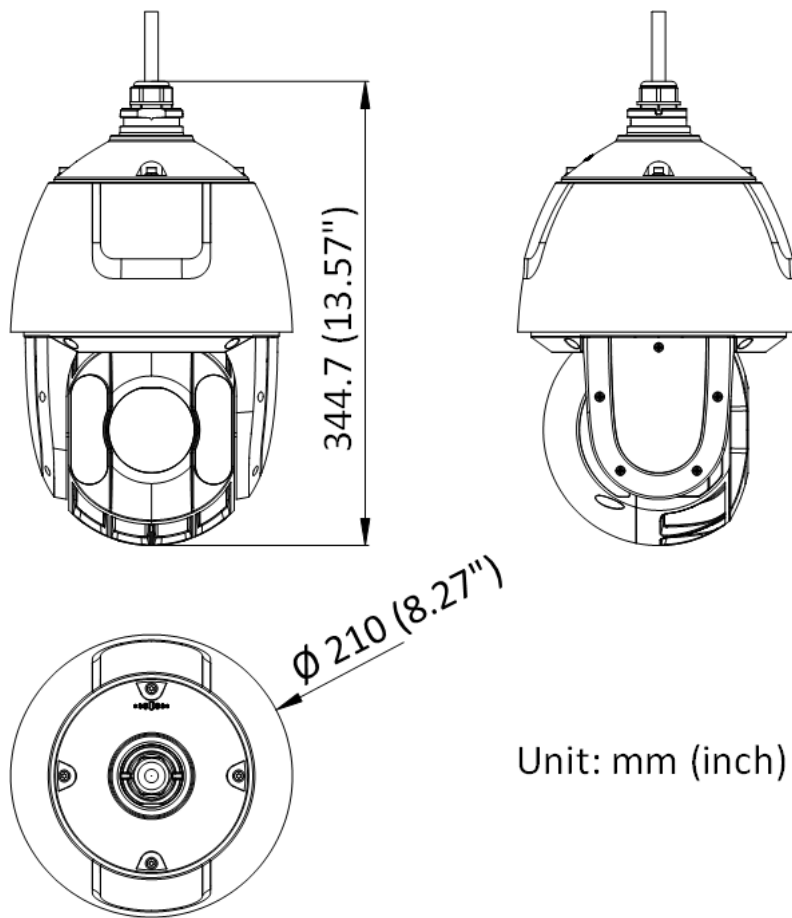

▪ **Dimension**

Unit: mm (inch)

▪ **Accessory**

▪ **Included**

DS-1602ZJ

Wall mount